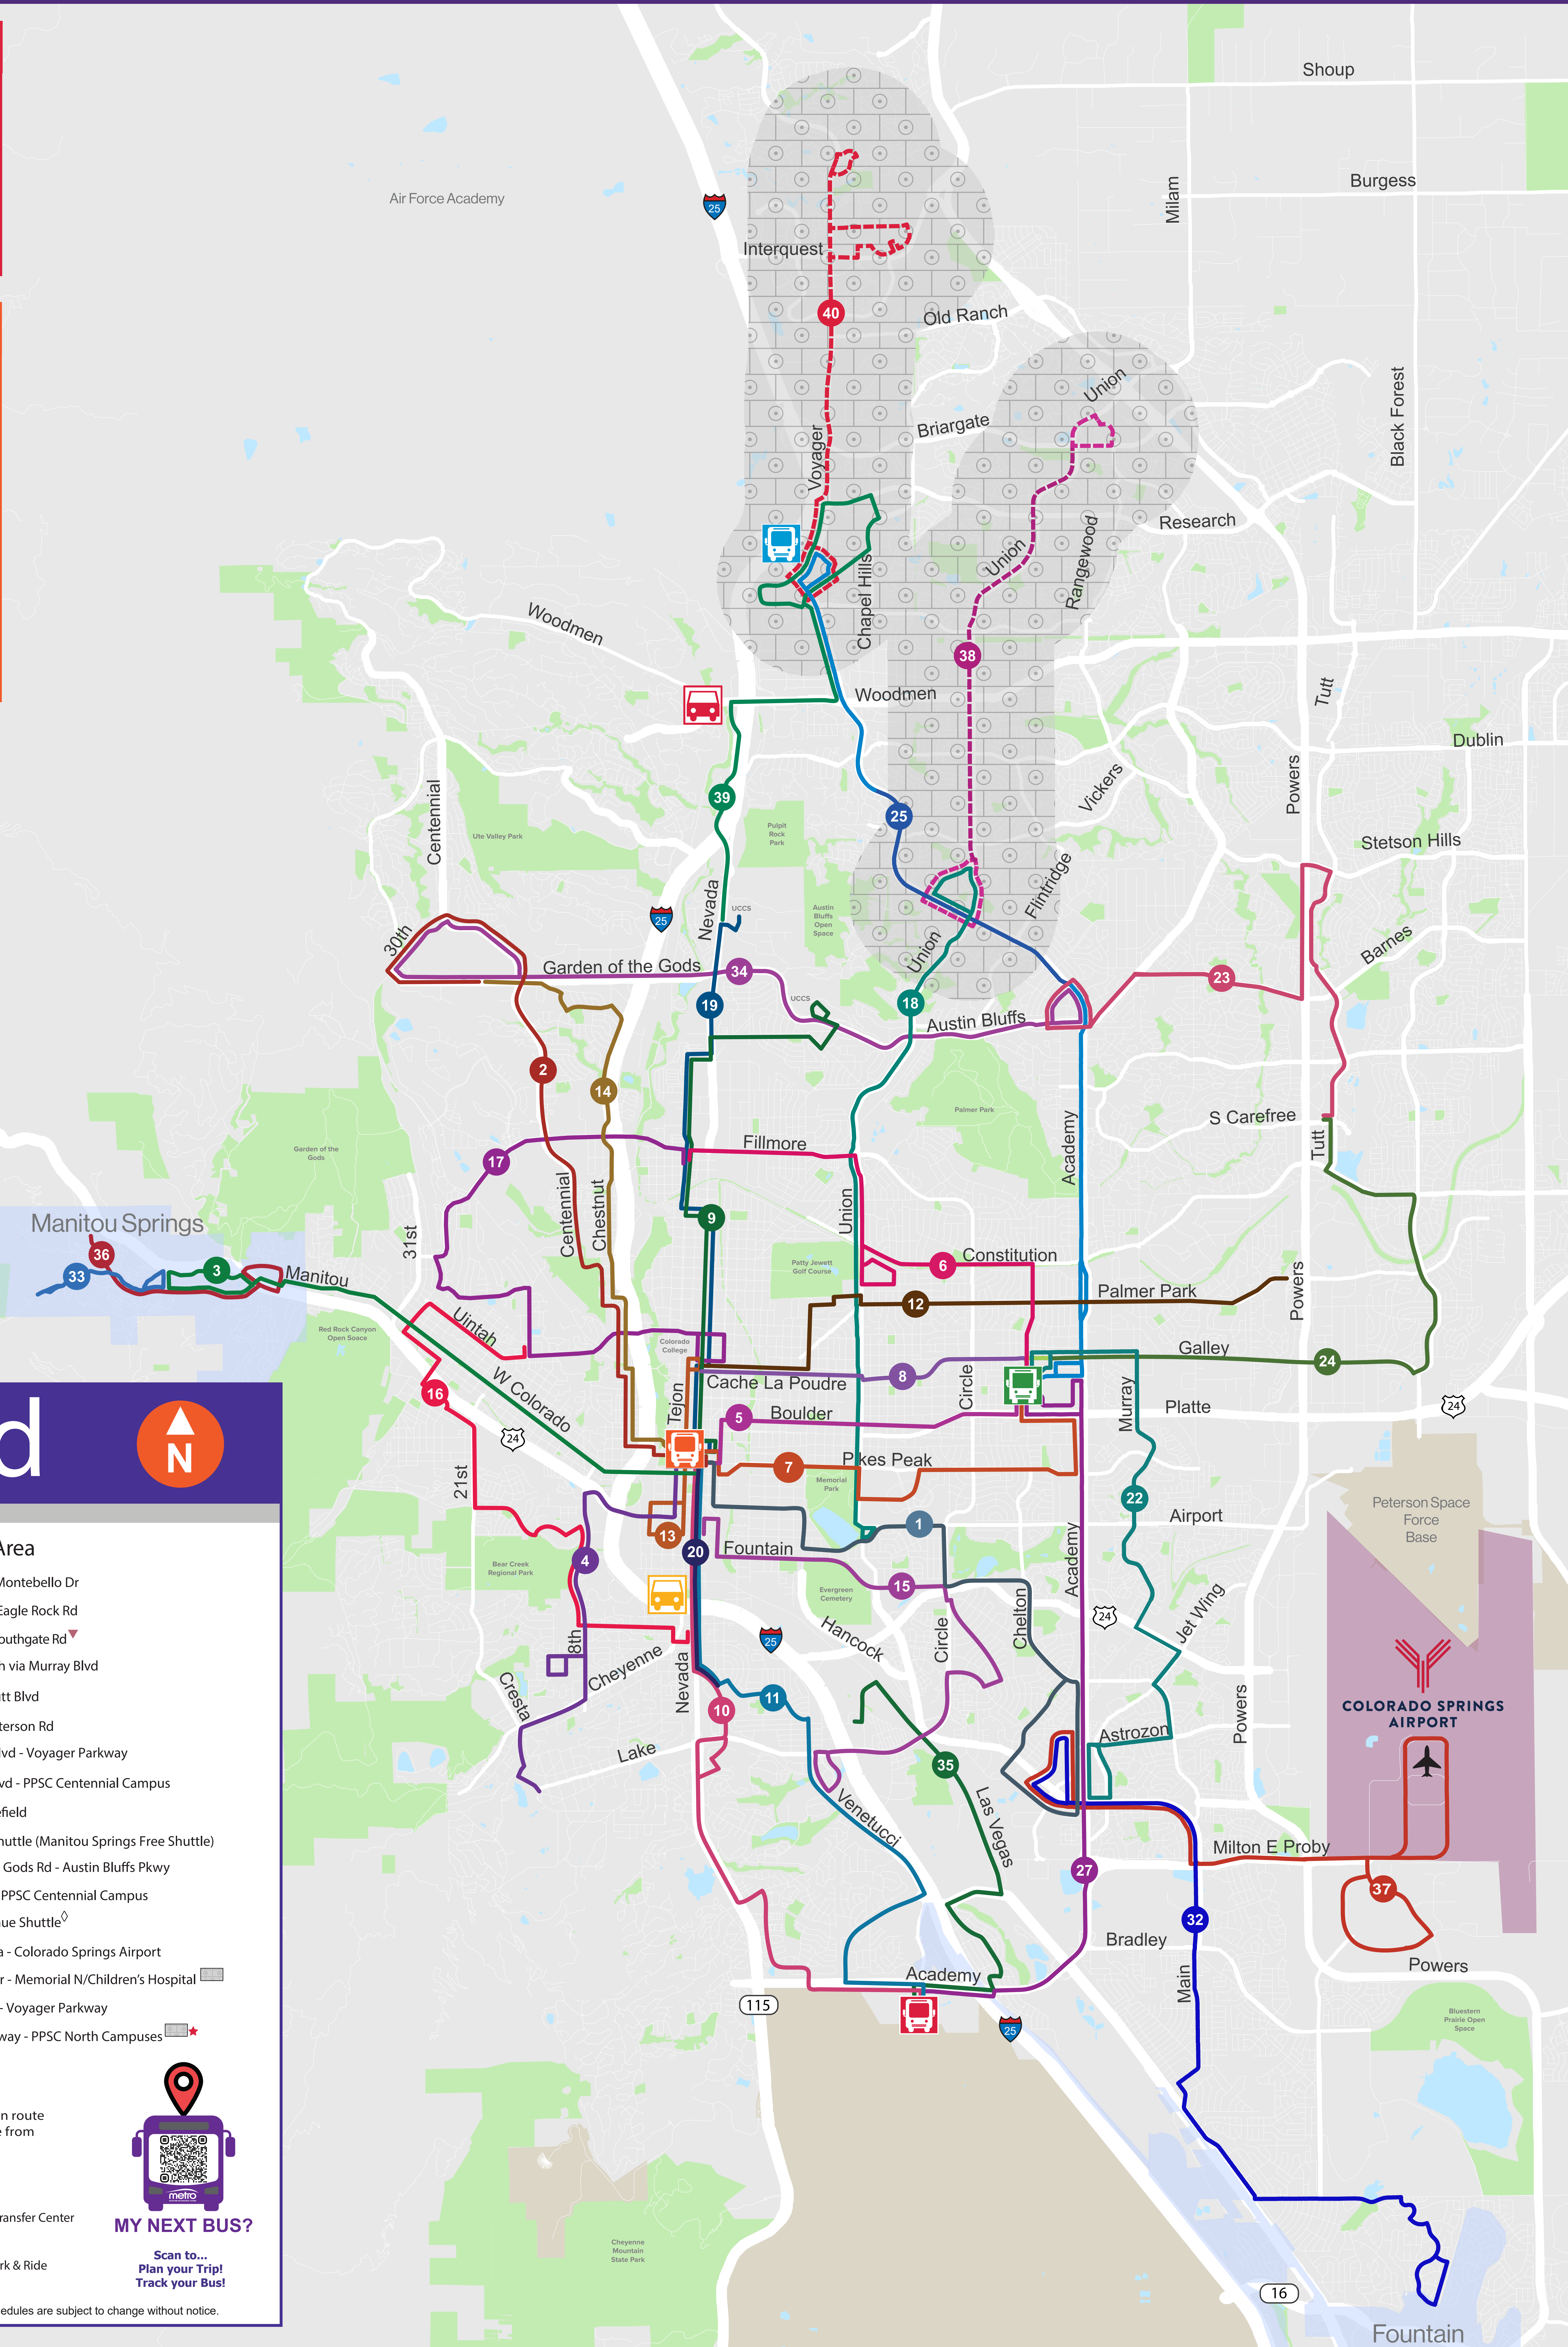

Please contact us for questions or concerns.

719-385-RIDE (7433)

MMTRANSIT.COM